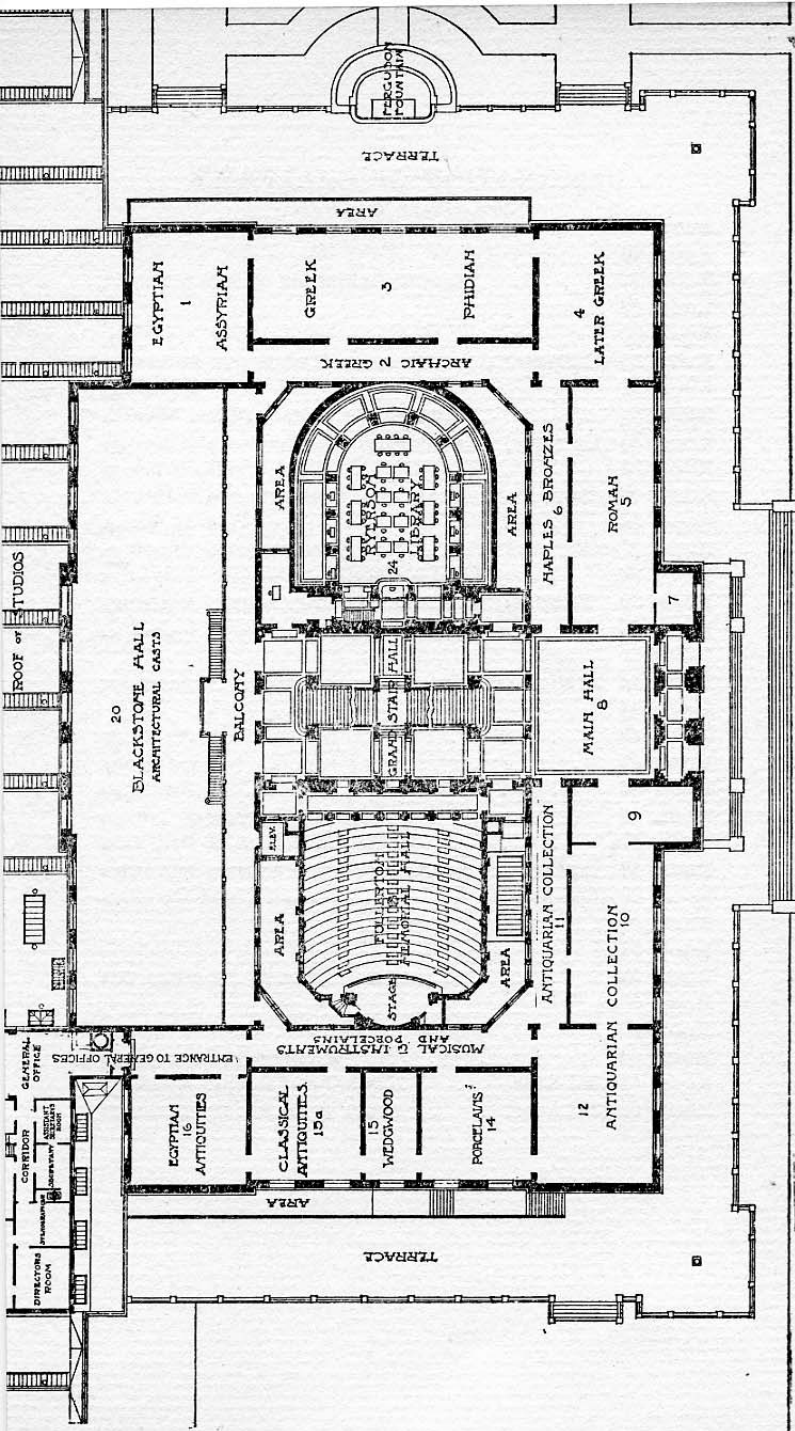

ART INSTITUTE OF CHICAGO. PLAN OF MAIN FLOOR, 1914

DESIGNATION OF GALLERIES
SECOND FLOOR

ROOM 25	} Annual Exhibition of American Art
ROOM 26		
ROOM 27		
ROOM 28		
ROOM 30		
ROOM 29 (Corridor)	Medals and Autotypes
ROOM 31	Paintings
ROOM 32	Hutchinson Gallery of Old Masters
ROOM 33 (Corridor)	Arundel Reproductions and Medals
ROOM 34	Curator's Room
ROOM 35 (Hall)	Sculpture and Paintings
ROOM 36	Guards' Room
ROOM 37 (Corridor)	Sculpture and Drawings
ROOM 38	Henry Field Memorial Collection: Paintings
ROOM 39	Elizabeth Hammond Stickney Room: Paintings
ROOM 40	Albert A. Munger Collection: Paintings
ROOM 41	}	Nickerson Collection: Paintings; Oriental Art
ROOM 42		
ROOM 44		
ROOM 43	Paintings
ROOM 45	Paintings
ROOM 46	Paintings
ROOM 47	Rosenbaum Collection of Ivories
ROOM 47a	Pell Collection of Porcelain
ROOM 48	Butler Collection of Paintings by Inness
ROOM 49 (Corridor)	Sculpture and Wood Carvings
ROOM 50	} Annual Exhibition of American Art
ROOM 51		
ROOM 52		
ROOM 52a		
ROOM 53	} Etchings and Drawings
ROOM 54		
ROOM 58 (3rd floor)		
ROOM 59 (3rd floor) South Print Room: Etchings	